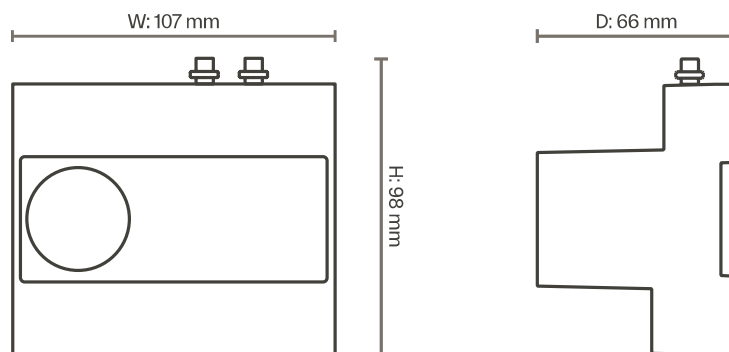

## Mechanical

Dimensions (H x W x D)	98 x 107 x 66 mm
Weight	222 grams
Buttons	Touch and reset pin
Mounting method	DIN
Width (DIN rail modules)	6
IP rating	IP2XC
IK rating	N/A