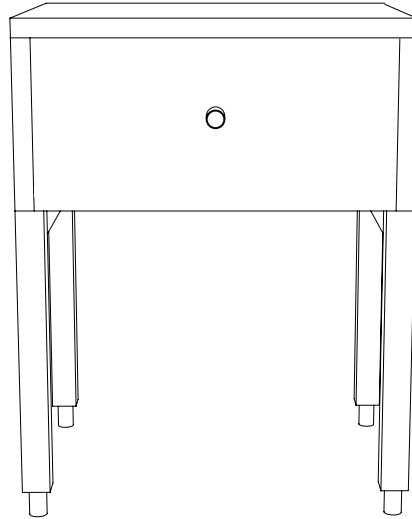

PERSPECTIVE

NIGHT STAND

A statement piece from the Bedroom collection, this minimal, single-drawer nightstand is scaled to fit just the essentials: a book, glasses, a lamp and a glass of water. Details include hand crafted-brass feet and drawer pull left raw to age gracefully.

PRODUCT TYPE

Furniture

MATERIALS

American Ash / American Oak
Brass

DIMENSIONS

(H) 540mm
(W) 420mm
(D) 350mm

TIMBER

- Our timber furniture is sealed with a protective lacquer.
- Removal of any dust or dirt with a soft cloth should be the only maintenance required.
- Avoid use of any abrasive cleaning products, oils and other polishes.