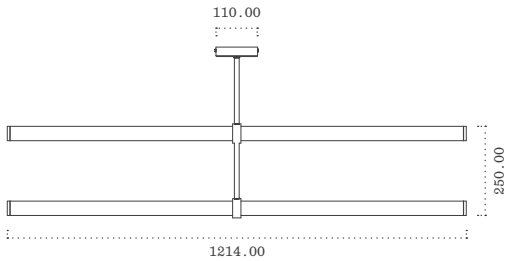

TOP

PERSPECTIVE

FRONT

RIGHT

TURN PARALLEL PENDANT 02

MATERIALS

DROP HEIGHT

All Dimensions in mm
Scale 1:20 (A5)

Glass (Tube)
Brass (Rod)

Please provide ceiling height and finished floor measurement
to determine suitable custom drop height dimensions.