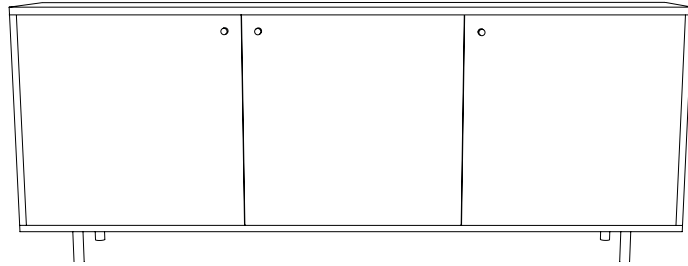

PERSPECTIVE

SIDEBOARD

A statement piece that can be used in multiple settings. A refined and classically proportioned sideboard, with brass feet and door pulls that have been left raw to age gracefully. The interior features double-layer shelving for efficient storage.

PRODUCT TYPE

Furniture

MATERIALS

American Ash / American Oak

NB: Top and Sides - 3 laminated boards maximum  
Brass

DIMENSIONS

(H) 750mm  
(W) 2000mm  
(D) 400mm