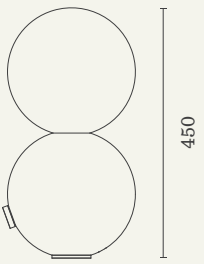

MATERIALS

Glass (Globe)
Rosewood (Base)

LAMP

E27 LED Candle
3-4W
400 Lumens (per bulb)

Notes

Lead time - see website
IP Rating available
3 year warranty