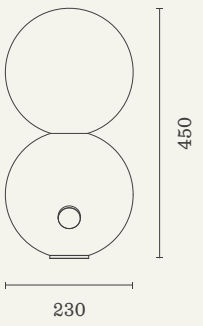

LENS POISE TABLE LAMP

The Lens Poise series is an exploration of finding balance. Each hand-turned rosewood piece is carefully crafted to create a sense of tension and movement, inviting the viewer to explore the delicate interplay between form and space.

MATERIALS

Glass (Globe)
Rosewood (Base)

LAMP

E27 LED Candle
3-4W
400 Lumens (per bulb)

Notes

Lead time - see website
IP Rating available
3 year warranty