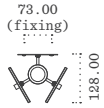

TOP

PERSPECTIVE

FRONT

RIGHT

ARCH WALL LIGHT 02

MATERIALS

All Dimensions in mm
Scale 1:20 (A5)

Acrylic (Tube)
Brass (Panel)
Glass (Panel)