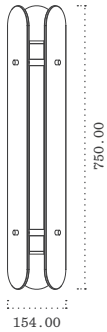

TOP

PERSPECTIVE

FRONT

RIGHT

ARCH WALL LIGHT 02

MATERIALS

All Dimensions in mm
Scale 1:20 (A5)

Acrylic (Tube)
Brass (Panel)
Glass (Panel)