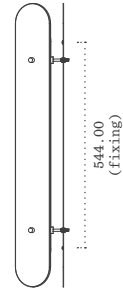

TOP

PERSPECTIVE

FRONT

RIGHT

ARCH WALL LIGHT 02

MATERIALS

All Dimensions in mm
Scale 1:20 (A5)

Acrylic (Tube)
Brass (Panel)
Glass (Panel)