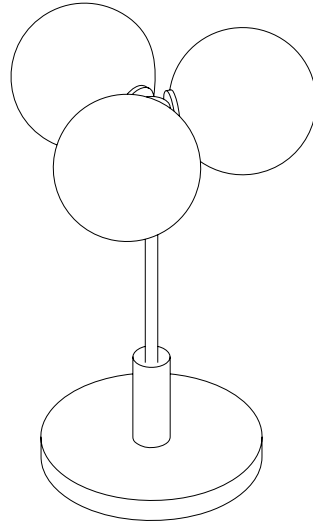

PERSPECTIVE

TRIO TABLE LAMP

The Trio collection, an intersection between traditional aesthetics with a modern interpretation.

Bec gives homage to her close working team, acknowledging and dedicating this work to her maker David, and technical and design assistant Carina through the use of three key elements. The trio, a perfect balance of coexistence.

PRODUCT TYPE

Table Lamp

MATERIALS

Brass
Glass

LAMP SPECIFICATIONS

E27 LED / Candle / Clear / 3-4W
330-350 Lumens / Dimmable / Warranty: 2 years

All components are compliant with New Zealand and Australian safety standards.

DIMENSIONS

(H) 500mm
(W) 300mm
(D) 300mm
Glass Globe Ø150mm

Earth ES Fitting

NATURAL BRASS

- Natural Brass will develop a patina over time.
- Use Brasso with a soft cloth to restore it's shine.

BLACKENED BRASS