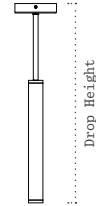

TOP

PERSPECTIVE

FRONT

RIGHT

TURN PENDANT 01

MATERIALS

DROP HEIGHT

All Dimensions in mm
Scale 1:20 (A5)

Glass (Tube)
Brass (Rod)

Please provide ceiling height and finished floor measurement
to determine suitable custom drop height dimensions.