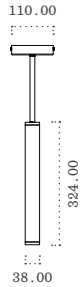

TOP

PERSPECTIVE

FRONT

RIGHT

TURN PENDANT 01

MATERIALS

DROP HEIGHT

All Dimensions in mm
Scale 1:20 (A5)

Glass (Tube)
Brass (Rod)

Please provide ceiling height and finished floor measurement
to determine suitable custom drop height dimensions.