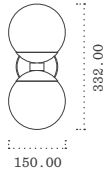

TOP

PERSPECTIVE

FRONT

RIGHT

COMPACT WALL LIGHT 02

MATERIALS

All Dimensions in mm
Scale 1:20 (A5)

Glass (Globes)
Brass (Rod)