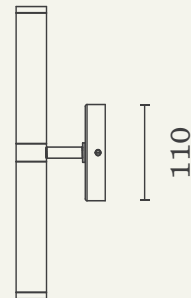

Notes

Lead time - see website
IP Rating available
3 year warranty