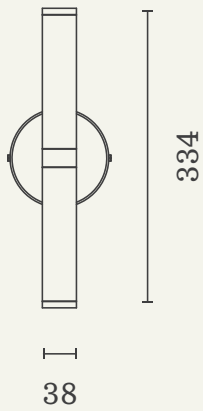

Notes

Lead time - see website
IP Rating available
3 year warranty