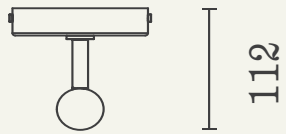

# TURN WALL LIGHT 01

The Turn Collection exemplifies the Snelling aesthetic of measured restraint, simplicity of form and confident balance.

MATERIALS

Brass (Fixture)  
Glass (Tube)

LAMP

3.2W LED  
Warm White 3000K  
800 Lumens  
Dimmable  
24V transformer supplied