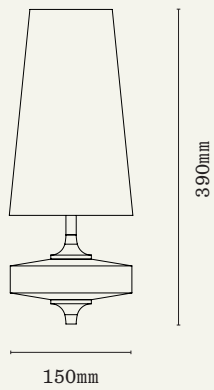

HOUR RHO WALL LIGHT

The Nikau Palm - *Rhopalostylis Sapida* sprouts singular female flowers, while the male flowers appear in pairs. The design of this wall light playfully appropriates the species with its single and twin iterations. Bec is drawn to these subliminal stories when researching a body of work, which in turn inform honest design decisions. The lamp champions the beauty of the natural world with luxe lathe-turned timber, hand-finished metal and hand-dyed raw silk diffusers in earthy hues of dusk, dawn and rise.

TIMBER
 Oiled Kauri - Edited
 Bleached Ash

METAL FINISHES
 Brushed Silver
 Dark Patina

RAW SILK DIFFUSER
 Rise White
 Dawn Green
 Dusk Umber

LAMP
 E27 LED Candle
 3-4W
 400 Lumens (per bulb)
 Dimmable

Notes
 Lead time - see website
 3 year warranty