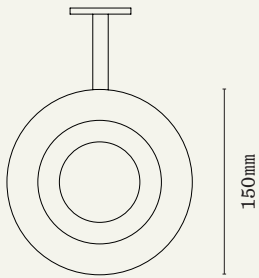

HOUR RHO WALL LIGHT

The Nikau Palm - *Rhopalostylis Sapida* sprouts singular female flowers, while the male flowers appear in pairs. The design of this wall light playfully appropriates the species with its single and twin iterations. Bec is drawn to these subliminal stories when researching a body of work, which in turn inform honest design decisions. The lamp champions the beauty of the natural world with luxe lathe-turned timber, hand-finished metal and hand-dyed raw silk diffusers in earthy hues of dusk, dawn and rise.

TIMBER
 Oiled Kauri - Edited
 Bleached Ash

METAL FINISHES
 Brushed Silver
 Dark Patina

RAW SILK DIFFUSER
 Rise White
 Dawn Green
 Dusk Umber

LAMP
 E27 LED Candle
 3-4W
 400 Lumens (per bulb)
 Dimmable

Notes
 Lead time - see website
 3 year warranty