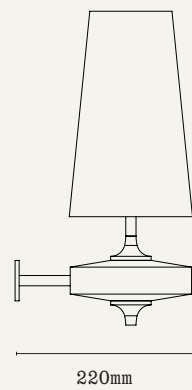

HOUR RHO WALL LIGHT

The Nikau Palm - *Rhopalostylis Sapida* sprouts singular female flowers, while the male flowers appear in pairs. The design of this wall light playfully appropriates the species with its single and twin iterations. Bec is drawn to these subliminal stories when researching a body of work, which in turn inform honest design decisions. The lamp champions the beauty of the natural world with luxe lathe-turned timber, hand-finished metal and hand-dyed raw silk diffusers in earthy hues of dusk, dawn and rise.

TIMBER
 Oiled Kauri - Edited
 Bleached Ash

METAL FINISHES
 Brushed Silver
 Dark Patina

RAW SILK DIFFUSER
 Rise White
 Dawn Green
 Dusk Umber

LAMP
 E27 LED Candle
 3-4W
 400 Lumens (per bulb)
 Dimmable

Notes
 Lead time - see website
 3 year warranty