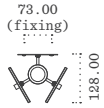

TOP

PERSPECTIVE

FRONT

RIGHT

ARCH WALL LIGHT

MATERIALS

All Dimensions in mm
Scale 1:20 (A5)

Glass (Tube)
Brass (Rod)