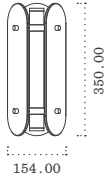

TOP

PERSPECTIVE

FRONT

RIGHT

ARCH WALL LIGHT

MATERIALS

All Dimensions in mm
Scale 1:20 (A5)

Glass (Tube)
Brass (Rod)