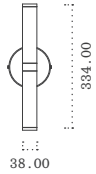

TOP

PERSPECTIVE

FRONT

RIGHT

TURN WALL LIGHT 01

MATERIALS

All Dimensions in mm  
Scale 1:20 (A5)

Acrylic (Tube)  
Brass (Rod)