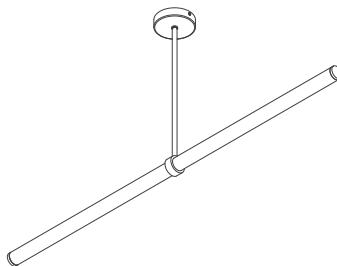

PERSPECTIVE

TURN PARALLEL PENDANT 01

A minimalist, elegant pendant light in brushed and patinated metals adds an architectural sophistication to a space.

PRODUCT TYPE

Pendant Light

MATERIALS

Brass
Glass

LAMP SPECIFICATIONS

59.5 W LED / Warm White 3000K / 800 Lumens / Dimmable
LED 24V transformer supplied

All components are compliant with New Zealand and Australian safety standards.

DIMENSIONS

(H) 75mm (excludes drop rod)
(W) 1214mm
(D) 38mm
Ceiling Rose Ø110mm