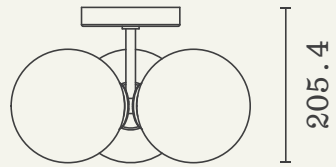

# TRIO WALL LIGHT

The Trio Collection presents a modern interpretation of traditional aesthetics featuring hand-crafted solid brass components and harmoniously balanced blown glass globes.

**MATERIALS**

Brass (Fixture)  
Glass (Globes)

**LAMP**

E27 LED Candle  
3-4W  
400 Lumens  
Dimmable

**METAL FINISHES**

Natural Brass  
Brushed Gold  
Blackened Brass  
Brushed Chrome

**GLASS**

White  
Blush  
Camel  
Smoke  
Umber