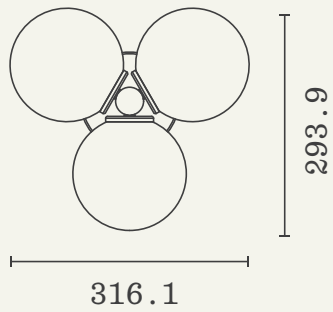

MATERIALS

Brass (Fixture)
Glass (Globes)

LAMP

E27 LED Candle
3-4W
400 Lumens
Dimmable

METAL FINISHES

Natural Brass
Brushed Gold
Blackened Brass
Brushed Chrome

GLASS

White
Blush
Camel
Smoke
Umber

Notes

Lead time - see website
IP Rating available
3 year warranty