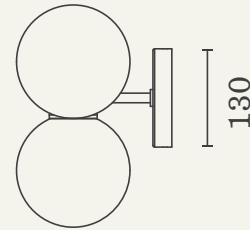

MATERIALS

Brass (Fixture)
Glass (Globes)

LAMP

E27 LED Candle
3-4W
400 Lumens
Dimmable

METAL FINISHES

Natural Brass
Brushed Gold
Blackened Brass
Brushed Chrome

GLASS

White
Blush
Camel
Smoke
Umber

Notes

Lead time - see website
IP Rating available
3 year warranty