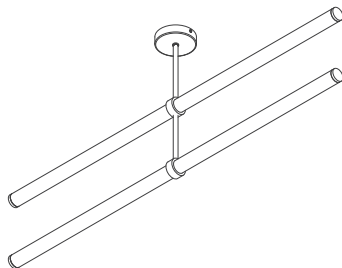

PERSPECTIVE

TURN PARALLEL PENDANT 02

A minimalist, elegant pendant light in brushed and patinated metals adds an architectural sophistication to a space.

PRODUCT TYPE

Pendant Light

MATERIALS

Brass  
Glass

LAMP SPECIFICATIONS

119.0 W LED / Warm White 3000K / 800 Lumens / Dimmable  
LED 24V transformer supplied

All components are compliant with New Zealand and Australian safety standards, have an earth fitting and are IP20.

Drop Height over 1.5m is an additional \$75.