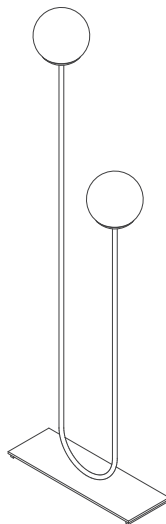

PERSPECTIVE

LINE DUO FLOOR LAMP

The Line Collection pays homage to the playfulness of sculptor Alexander Calder. Two hand-blown glass bulbs in the colour of your choice are elegantly suspended on a curved brass rod and solid brass base.

PRODUCT TYPE

Floor Lamp

MATERIALS

Brass
Glass

LAMP SPECIFICATIONS

E27 LED Candle / 3-4W / 330-350 Lumens

All components are compliant with New Zealand and Australian safety standards, have an earth fitting and are IP20.