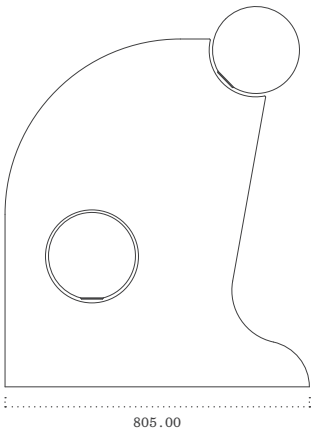

TOP

PERSPECTIVE

FRONT

RIGHT

LENS CAMEL SCULPTURE

MATERIALS

All Dimensions in mm
Scale 1:20 (A5)

Glass (Globes)
Stainless Steel