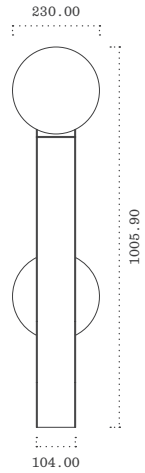

TOP

PERSPECTIVE

FRONT

RIGHT

LENS CAMEL SCULPTURE

MATERIALS

All Dimensions in mm
Scale 1:20 (A5)

Glass (Globes)
Stainless Steel