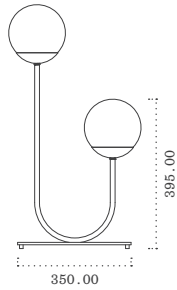

TOP

PERSPECTIVE

FRONT

RIGHT

LINE DUO TABLE LAMP

MATERIALS

All Dimensions in mm  
Scale 1:20 (A5)

Glass (Globes)  
Brass (Rod)