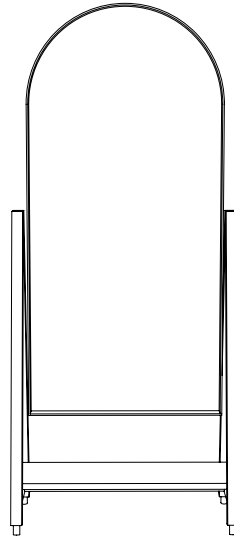

PERSPECTIVE

FLOOR MIRROR

A beautiful, hand-crafted full-length mirror with a steambent American Oak timber frame. A symmetrical and balanced interpretation of a classic bedroom feature piece.

PRODUCT TYPE

Furniture

MATERIALS

American Oak
Mirror Glass
Brass (natural)

DIMENSIONS

(H) 1635mm
(W) 705mm
(D) 630mm

BRASS

- Natural Brass will develop a patina over time.
- Use Brasso with a soft cloth to restore it's shine.