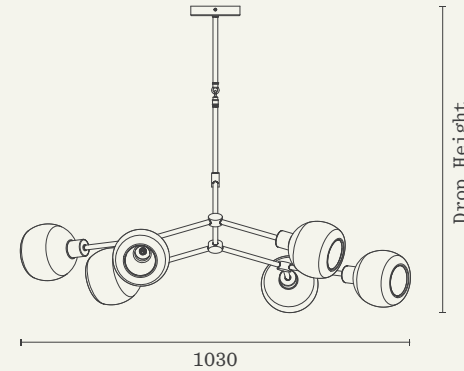

# Y06 CHANDELIER

The Y Collection explores balance and grace. The hand-crafted asymmetric structures are softened by blown glass diffusers, illuminating the surrounding space with an ambient warm glow.

**MATERIALS**

Brass (Fixture)  
Glass (Globes)

**LAMP**

E27 LED Candle  
3-4W  
400 Lumens  
Dimmable

**METAL FINISHES**

Natural Brass  
Brushed Gold  
Blackened Brass  
Brushed Chrome

**GLASS**

Clear  
Blush  
Camel  
Smoke  
White  
Umber

**DROP HEIGHT**

Please provide ceiling height and finished floor measurement to determine suitable custom drop height dimensions.

**Notes**

Lead time - see website  
IP Rating available  
3 year warranty