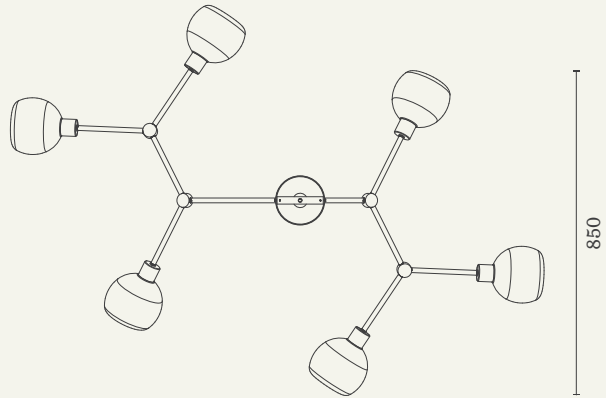

# Y06 CHANDELIER

The Y Collection explores balance and grace. The hand-crafted asymmetric structures are softened by blown glass diffusers, illuminating the surrounding space with an ambient warm glow.

**MATERIALS**

Brass (Fixture)  
Glass (Globes)

**LAMP**

E27 LED Candle  
3-4W  
400 Lumens  
Dimmable

**METAL FINISHES**

Natural Brass  
Brushed Gold  
Blackened Brass  
Brushed Chrome

**GLASS**

Clear  
Blush  
Camel  
Smoke  
White  
Umber