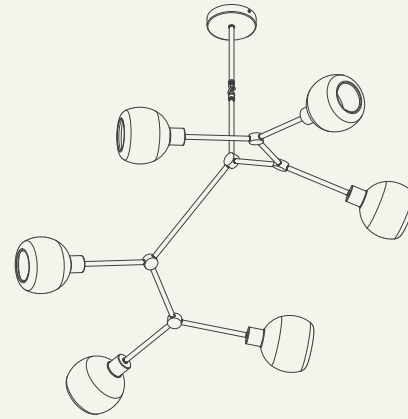

# Y06 CHANDELIER

The Y Collection explores balance and grace. The hand-crafted asymmetric structures are softened by blown glass diffusers, illuminating the surrounding space with an ambient warm glow.

**MATERIALS**

Brass (Fixture)  
Glass (Globes)

**LAMP**

E27 LED Candle  
3-4W  
400 Lumens  
Dimmable

**METAL FINISHES**

Natural Brass  
Brushed Gold  
Blackened Brass  
Brushed Chrome

**GLASS**

Clear  
Blush  
Camel  
Smoke  
White  
Umber