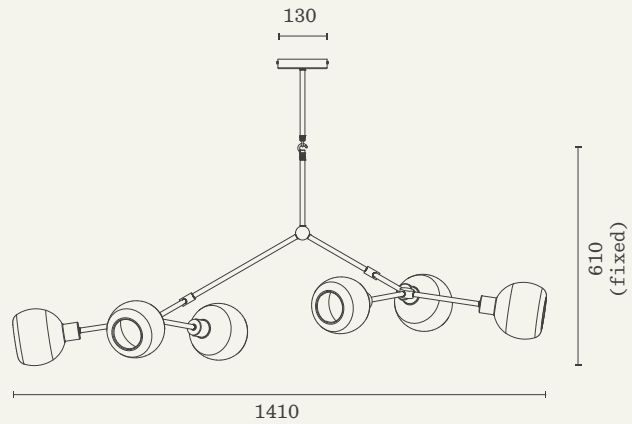

# Y06 CHANDELIER

The Y Collection explores balance and grace. The hand-crafted asymmetric structures are softened by blown glass diffusers, illuminating the surrounding space with an ambient warm glow.

**MATERIALS**

Brass (Fixture)  
Glass (Globes)

**LAMP**

E27 LED Candle  
3-4W  
400 Lumens  
Dimmable

**METAL FINISHES**

Natural Brass  
Brushed Gold  
Blackened Brass  
Brushed Chrome

**GLASS**

Clear  
Blush  
Camel  
Smoke  
White  
Umber

**DROP HEIGHT**

Please provide ceiling height and finished floor measurement to determine suitable custom drop height dimensions.

**Notes**

Lead time - see website  
IP Rating available  
3 year warranty