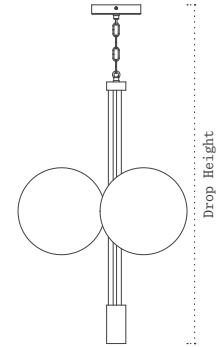

TOP

PERSPECTIVE

FRONT

RIGHT

TRIO PENDANT 01

MATERIALS

DROP HEIGHT

All Dimensions in mm  
Scale 1:20 (A5)

Glass (Globes)  
Brass (Rod)

Please provide ceiling height and finished floor measurement  
to determine suitable custom drop height dimensions.