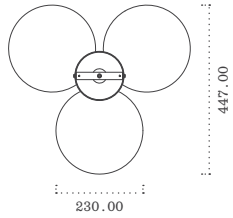

TOP

PERSPECTIVE

FRONT

RIGHT

TRIO PENDANT 01

MATERIALS

DROP HEIGHT

All Dimensions in mm  
Scale 1:20 (A5)

Glass (Globes)  
Brass (Rod)

Please provide ceiling height and finished floor measurement  
to determine suitable custom drop height dimensions.