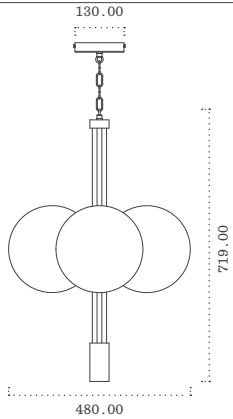

TOP

PERSPECTIVE

FRONT

RIGHT

TRIO PENDANT 01

MATERIALS

DROP HEIGHT

All Dimensions in mm  
Scale 1:20 (A5)

Glass (Globes)  
Brass (Rod)

Please provide ceiling height and finished floor measurement  
to determine suitable custom drop height dimensions.