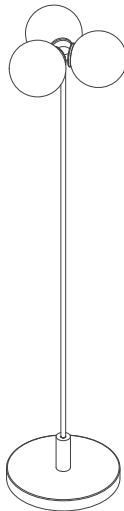

PERSPECTIVE

**TRIO FLOOR LAMP**

The Trio collection is an intersection of traditional aesthetics with a modern interpretation. Bec pays homage to her close-knit working team, acknowledging and dedicating these works to her makers and design assistants throughout the years.

**PRODUCT TYPE**

Floor Lamp

**MATERIALS**

Brass  
Glass

**LAMP SPECIFICATIONS**

E27 LED Candle / 3-4W / 330-350 Lumens

All components are compliant with New Zealand and Australian safety standards, have an earth fitting and are IP20.

## NATURAL BRASS

- Natural Brass will develop a patina over time.
- Use Brasso with a soft cloth to restore it's shine.