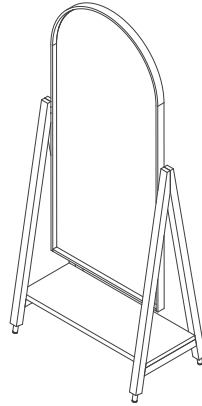

PERSPECTIVE

FLOOR MIRROR

A beautiful, hand-crafted full-length mirror with a steam bent American Oak / Ash timber frame. A symmetrical and balanced interpretation of a classic bedroom feature piece.

PRODUCT TYPE