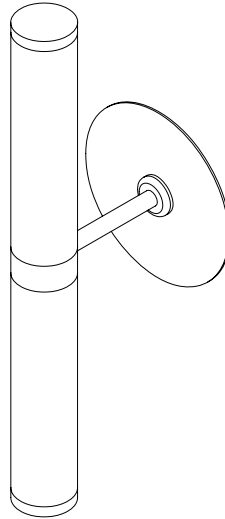

PERSPECTIVE

Turn Wall Light 01

A minimalist, linear double-ended frosted tube light for the wall, set on a metal base and capped with brushed and patinated metals.

#### PRODUCT TYPE

Wall Light

#### LAMP SPECIFICATIONS

10 W LED / Warm White 3000K /  
800 Lumens / Dimmable

#### DIMENSIONS

(H) 332mm  
(W) 110mm  
(D) 135mm  
Rose Ø 110mm