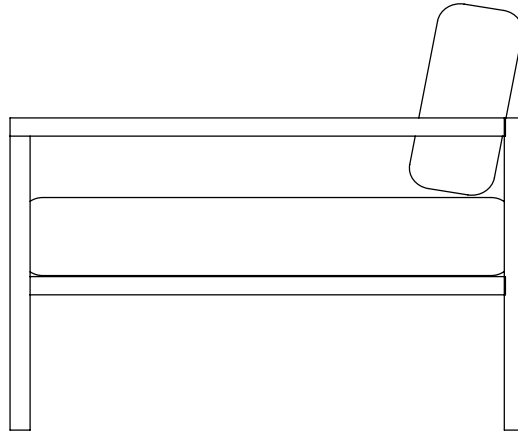

PERSPECTIVE

RD SOFA FULL

The RD Sofa exudes luxury while retaining the pared-back Snelling aesthetic. Sumptuous, feather-filled cushions are upholstered in earth-toned natural fabrics, set against the clean lines of the American Oak frame.

PRODUCT TYPE

Furniture

MATERIALS

American Oak

Linen: 90% Linen, 10% Polyamide

Velvet: 80% Cotton, 11% Polyamide, 9% Polyethylene

DIMENSIONS

(H) 2470mm

(W) 900mm

(D) 600mm