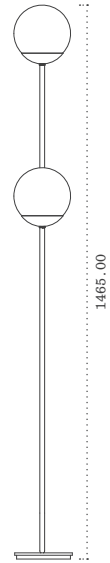

TOP

PERSPECTIVE

FRONT

RIGHT

LINE DUO FLOOR LAMP

MATERIALS

All Dimensions in mm
Scale 1:20 (A5)

Glass (Globes)
Brass (Rod)

SNELLING