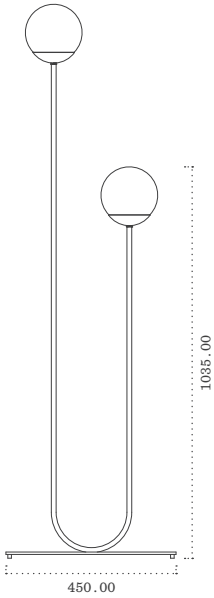

TOP

PERSPECTIVE

FRONT

RIGHT

LINE DUO FLOOR LAMP

MATERIALS

All Dimensions in mm
Scale 1:20 (A5)

Glass (Globes)
Brass (Rod)

SNELLING