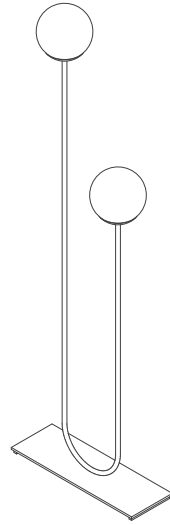

TOP

PERSPECTIVE

FRONT

RIGHT

LINE DUO FLOOR LAMP

MATERIALS

All Dimensions in mm
Scale 1:20 (A5)

Glass (Globes)
Brass (Rod)

SNELLING