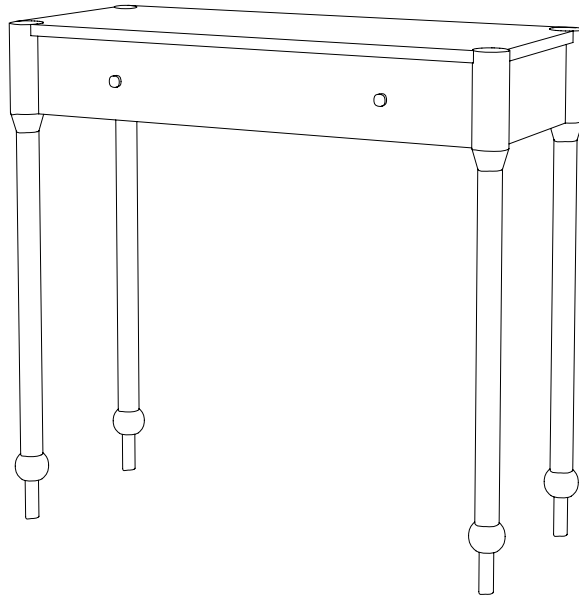

PERSPECTIVE

ARCH VANITY TABLE

A slimline solid timber table ideal for a bedroom vanity or hall-stand, with slender, beautifully turned legs, brass feet and drawer pulls.

PRODUCT TYPE

Furniture

MATERIALS

American Ash / American Oak

DIMENSIONS

- (H) 800mm
- (W) 950mm
- (D) 400mm

TIMBER

- Our timber furniture is sealed with a protective lacquer.
- Removal of any dust or dirt with a soft cloth should be the only maintenance required.
- Avoid use of any abrasive cleaning products, oils and other polishes.