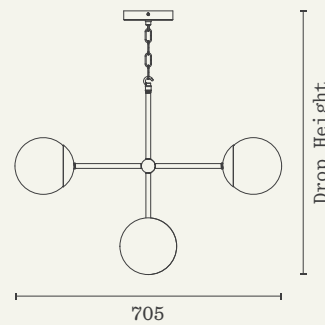

COMPACT PENDANT 04

The Line Collection is a balance of shape and form, circular and linear - complemented by beautiful tones of blown glass and hand-finished metal.

MATERIALS

Brass (Fixture)
Glass (Globes)

LAMP

E27 LED Candle
3-4W
400 Lumens (per bulb)
Dimmable

METAL FINISHES

Natural Brass
Brushed Gold
Blackened Brass
Brushed Chrome

GLASS

White
Blush
Camel
Smoke
Clear
Umber

DROP HEIGHT

Please provide ceiling height and finished floor measurement to determine suitable custom drop height dimensions.

While supporting the glass, turn the globes clockwise onto the threaded fitting.

Keep turning until the glass globe is snug against the brass cap and can no longer be twisted. Be careful not to over-tighten, as this could damage the light fitting.