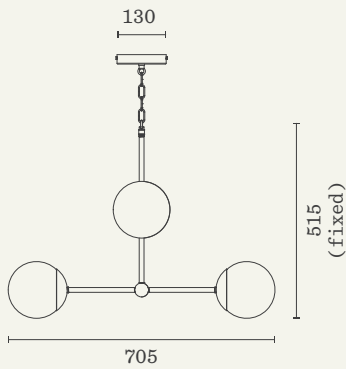

COMPACT PENDANT 04

The Line Collection is a balance of shape and form, circular and linear - complemented by beautiful tones of blown glass and hand-finished metal.

MATERIALS

Brass (Fixture)
Glass (Globes)

LAMP

E27 LED Candle
3-4W
400 Lumens (per bulb)
Dimmable

METAL FINISHES

Natural Brass
Brushed Gold
Blackened Brass
Brushed Chrome

GLASS

White
Blush
Camel
Smoke
Clear
Umber

DROP HEIGHT

Please provide ceiling height and finished floor measurement to determine suitable custom drop height dimensions.

While supporting the glass, turn the globes clockwise onto the threaded fitting.

Keep turning until the glass globe is snug against the brass cap and can no longer be twisted. Be careful not to over-tighten, as this could damage the light fitting.