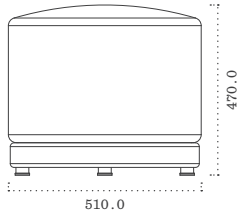

TOP

PERSPECTIVE

FRONT

RIGHT

TURN STOOL

MATERIALS

All Dimensions in mm  
Scale 1:10 (A5)

Velvet  
Brass