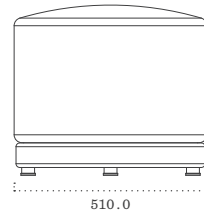

TOP

PERSPECTIVE

FRONT

RIGHT

TURN STOOL

MATERIALS

All Dimensions in mm  
Scale 1:10 (A5)

Velvet  
Brass