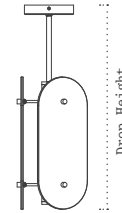

TOP

PERSPECTIVE

FRONT

RIGHT

ARCH PENDANT 03

MATERIALS

DROP HEIGHT

All Dimensions in mm
Scale 1:20 (A5)

Glass (Tube)
Brass (Rod)

Please provide ceiling height and finished floor measurement
to determine suitable custom drop height dimensions.