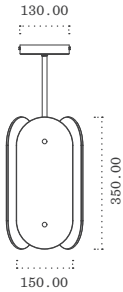

TOP

PERSPECTIVE

FRONT

RIGHT

ARCH PENDANT 03

MATERIALS

DROP HEIGHT

All Dimensions in mm
Scale 1:20 (A5)

Glass (Tube)
Brass (Rod)

Please provide ceiling height and finished floor measurement
to determine suitable custom drop height dimensions.