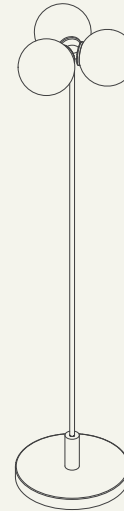

TRIO FLOOR LAMP

The Trio Collection presents a modern interpretation of traditional aesthetics featuring hand-crafted solid brass components and harmoniously balanced blown glass globes.

MATERIALS

Brass (Base)
Glass (Globes)

LAMP

E27 LED Candle
3-4W
400 Lumens

METAL FINISHES

Natural Brass
Brushed Gold
Blackened Brass
Brushed Chrome

GLASS

White
Blush
Camel
Clear
Smoke
Umber

Notes

Lead time - see website
IP Rating available
3 year warranty