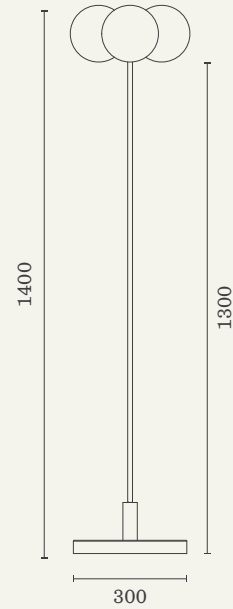

TRIO FLOOR LAMP

The Trio Collection presents a modern interpretation of traditional aesthetics featuring hand-crafted solid brass components and harmoniously balanced blown glass globes.

MATERIALS

Brass (Base)
Glass (Globes)

LAMP

E27 LED Candle
3-4W
400 Lumens

METAL FINISHES

Natural Brass
Brushed Gold
Blackened Brass
Brushed Chrome

GLASS

White
Blush
Camel
Clear
Smoke
Umber

Notes

Lead time - see website
IP Rating available
3 year warranty