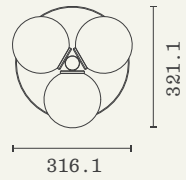

TRIO FLOOR LAMP

The Trio Collection presents a modern interpretation of traditional aesthetics featuring hand-crafted solid brass components and harmoniously balanced blown glass globes.

MATERIALS

Brass (Base)
Glass (Globes)