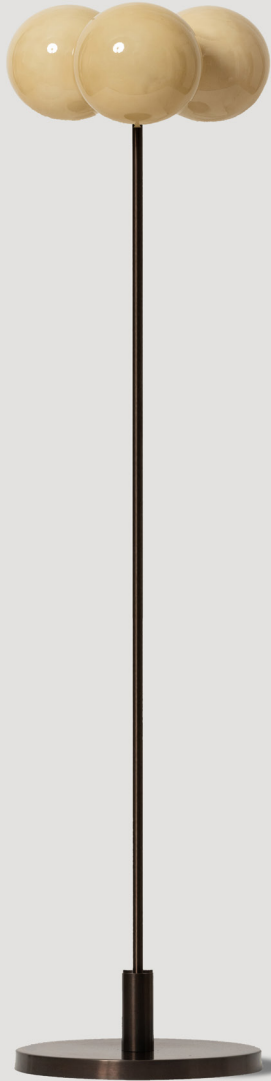

TRIO FLOOR LAMP

The Trio Collection presents a modern interpretation of traditional aesthetics featuring hand-crafted solid brass components and harmoniously balanced blown glass globes.

MATERIALS

Brass (Base)
Glass (Globes)

LAMP

E27 LED Candle
3-4W
400 Lumens

METAL FINISHES

Natural Brass
Brushed Gold
Blackened Brass
Brushed Chrome

GLASS

White
Blush
Camel
Clear
Smoke
Umber

Notes

Lead time - see website
IP Rating available
3 year warranty