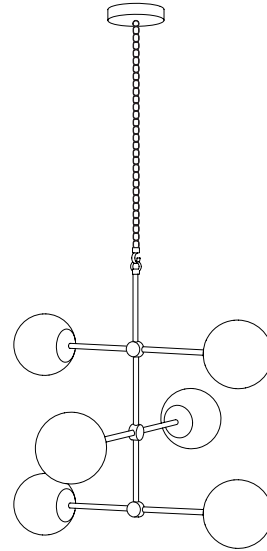

PERSPECTIVE

COMPACT 06 PENDANT

The Line Collection pays homage to to sculptor Alexander Calder. Elegance and playfulness combine in a simple yet formal combination of honest materials. Six bulbs in this design.

PRODUCT TYPE

Pendant Light

MATERIALS

Brass
Glass

LAMP SPECIFICATIONS

E27 LED / Candle / Clear / 3-4W
330-350 Lumens / Dimmable

DIMENSIONS

(H) Custom Drop
(W) 672mm
(D) 672mm
Glass Globe Ø 150 mm
Ceiling Rose Ø 130 mm