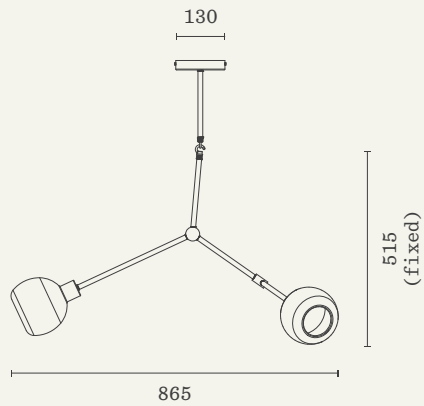

# Y03 CHANDELIER

The Y Collection explores balance and grace. The hand-crafted asymmetric structures are softened by blown glass diffusers, illuminating the surrounding space with an ambient warm glow.

**MATERIALS**  
 Brass (Fixture)  
 Glass (Globes)

**LAMP**  
 E27 LED Candle  
 3-4W  
 400 Lumens  
 Dimmable

**METAL FINISHES**  
 Natural Brass  
 Brushed Gold  
 Blackened Brass  
 Brushed Chrome

**GLASS**  
 Clear  
 Blush  
 Camel  
 Smoke  
 White  
 Umber

**DROP HEIGHT**  
 Please provide ceiling height and finished floor measurement to determine suitable custom drop height dimensions.

**Notes**  
 Lead time - see website  
 IP Rating available  
 3 year warranty