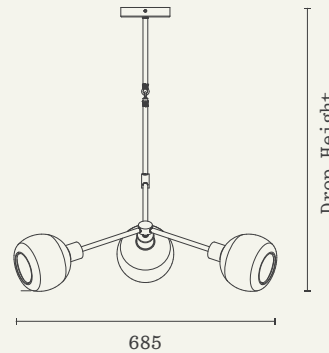

# Y03 CHANDELIER

The Y Collection explores balance and grace. The hand-crafted asymmetric structures are softened by blown glass diffusers, illuminating the surrounding space with an ambient warm glow.

**MATERIALS**  
 Brass (Fixture)  
 Glass (Globes)

**LAMP**  
 E27 LED Candle  
 3-4W  
 400 Lumens  
 Dimmable

**METAL FINISHES**  
 Natural Brass  
 Brushed Gold  
 Blackened Brass  
 Brushed Chrome

**GLASS**  
 Clear  
 Blush  
 Camel  
 Smoke  
 White  
 Umber

**DROP HEIGHT**  
 Please provide ceiling height and finished floor measurement to determine suitable custom drop height dimensions.

**Notes**  
 Lead time - see website  
 IP Rating available  
 3 year warranty