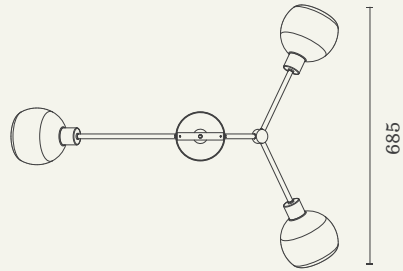

# Y03 CHANDELIER

The Y Collection explores balance and grace. The hand-crafted asymmetric structures are softened by blown glass diffusers, illuminating the surrounding space with an ambient warm glow.

**MATERIALS**  
 Brass (Fixture)  
 Glass (Globes)

**LAMP**  
 E27 LED Candle  
 3-4W  
 400 Lumens  
 Dimmable

**METAL FINISHES**  
 Natural Brass  
 Brushed Gold  
 Blackened Brass  
 Brushed Chrome

**GLASS**  
 Clear  
 Blush  
 Camel  
 Smoke  
 White  
 Umber

**DROP HEIGHT**  
 Please provide ceiling height and finished floor measurement to determine suitable custom drop height dimensions.

**Notes**  
 Lead time - see website  
 IP Rating available  
 3 year warranty

The arms can be rotated at the joiners by gently turning.