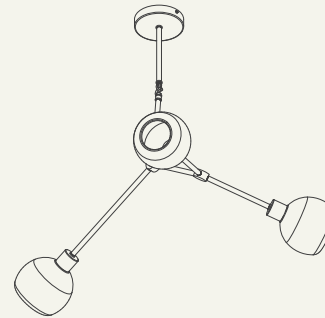

# Y03 CHANDELIER

The Y Collection explores balance and grace. The hand-crafted asymmetric structures are softened by blown glass diffusers, illuminating the surrounding space with an ambient warm glow.

**MATERIALS**  
 Brass (Fixture)  
 Glass (Globes)

**LAMP**  
 E27 LED Candle  
 3-4W  
 400 Lumens  
 Dimmable

**METAL FINISHES**  
 Natural Brass  
 Brushed Gold  
 Blackened Brass  
 Brushed Chrome

**GLASS**  
 Clear  
 Blush  
 Camel  
 Smoke  
 White  
 Umber

The arms can be rotated at the joiners by gently turning.