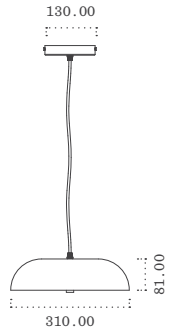

TOP

PERSPECTIVE

FRONT

RIGHT

LENS PENDANT MINOR

MATERIALS

DROP HEIGHT

All Dimensions in mm
Scale 1:20 (A5)

Acrylic (Lens)
Aluminium (Shade)

Please provide ceiling height and finished floor measurement
to determine suitable custom drop height dimensions.