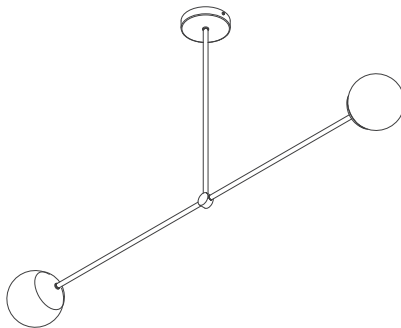

PERSPECTIVE

LINE PENDANT 02

The Line Collection pays homage to sculptor Alexander Calder - combining his habitual playfulness with Bec's simple yet formal combination of honest materials.

PRODUCT TYPE

Pendant

MATERIALS

Brass  
Glass

LAMP SPECIFICATIONS

E27 LED Candle / 3-4W / 330-350 Lumens / Dimmable

All components are compliant with New Zealand and Australian safety standards, have an earth fitting and are IP20.