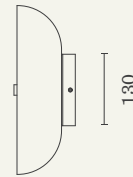

LENS WALL SCONCE MINOR

The Lens Collection features a combination of simple, sculptural forms crafted from both solid and transparent materials. These ambient pieces cast a warm and captivating light.

MATERIALS

Brass (Fixture)
Acrylic (Lens)
Aluminium (Shade)

LAMP

4.7W LED
Warm White 3000K
800 Lumens
Dimmable

FINISHES

Earth
Bone
Natural Brass
Mirrored
Blackened Brass

Notes

Lead time - see website
IP Rating available
3 year warranty