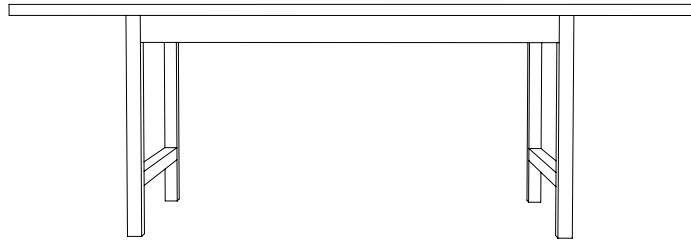

PERSPECTIVE

RD Dining Table

From our pared-back RD Collection, the RD Table is a linear dining table defined by strong geometry and the beauty of hand-crafted natural wood.

PRODUCT TYPE

Furniture

MATERIALS

American Ash / American Oak

DIMENSIONS

(H) 750mm
(W) 2100mm
(D) 835mm

TIMBER

- Our timber furniture is sealed with a protective lacquer
- Removal of any dust or dirt with a soft cloth should be the only maintenance required
- Avoid use of any abrasive cleaning products, oils and other polishes. If any polishing to restore the timber lust use a polish such as Teak Wax.