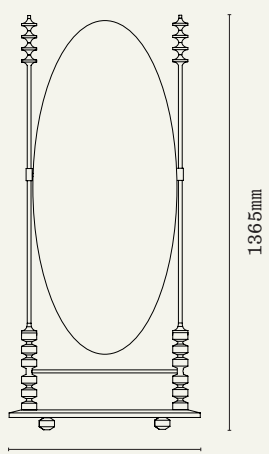

HOUR BRIAR FLOOR MIRROR

The Spot Collection prioritises functional design and meticulous craftsmanship. Featuring a minimalist profile and honest materials, each piece has been carefully designed and made by hand.

TIMBER
Dark Rubbed Patina
Bleached Ash

METAL FINISHES
Brushed Silver
Dark Patina

280mm

630mm

1365mm

280mm

Notes
Lead time - see website
3 year warranty