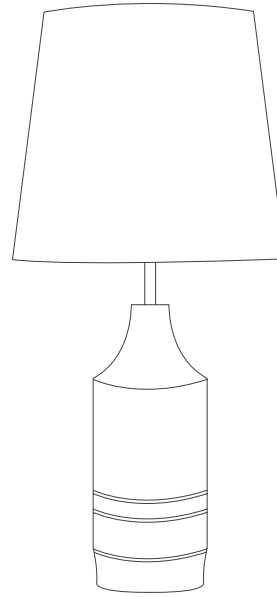

PERSPECTIVE

**DS TURNED LAMP**

A beautifully hand-turned bedside or table lamp in a choice of customisable paint finishes, turning patterns and linen shades, chosen to compliment the colour and grain of the timber.

**PRODUCT TYPE**

Table Lamp/Bedside Lamp

**LAMP SPECIFICATIONS**

Bayonet Cap Halogen Low Energy / Clear / 28W (40W)

**MATERIALS**

American Ash / Native New Zealand  
Recycled Kauri  
Linen Fabric Shade  
Woven Fabric Flex

**DIMENSIONS**

(H) 700mm  
(W) 330mm  
(D) 330mm

Earth ES Fitting