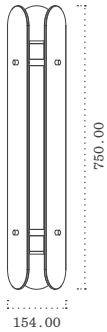

TOP

PERSPECTIVE

FRONT

RIGHT

ARCH WALL LIGHT 02

MATERIALS

All Dimensions in mm  
Scale 1:20 (A5)

Glass (Tube)  
Brass (Rod)