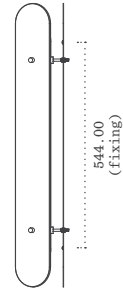

TOP

PERSPECTIVE

FRONT

RIGHT

ARCH WALL LIGHT 02

MATERIALS

All Dimensions in mm  
Scale 1:20 (A5)

Glass (Tube)  
Brass (Rod)