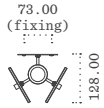

TOP

PERSPECTIVE

FRONT

RIGHT

ARCH WALL LIGHT 02

MATERIALS

All Dimensions in mm  
Scale 1:20 (A5)

Glass (Tube)  
Brass (Rod)