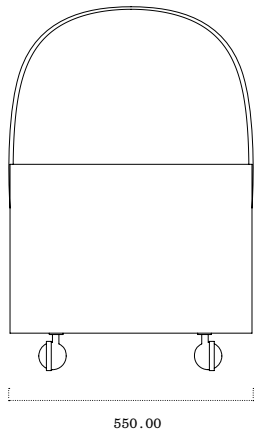

TOP

PERSPECTIVE

FRONT

RIGHT

ARCH VANITY CHAIR

MATERIALS

All Dimensions in mm
Scale 1:10mm

Velvet
Brass Wheels