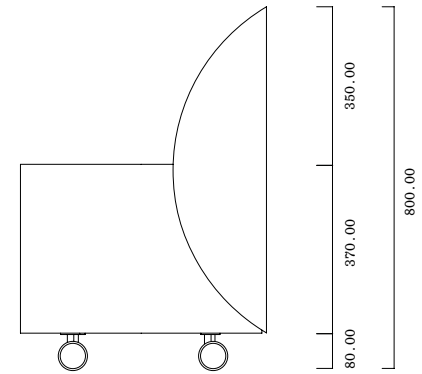

TOP

PERSPECTIVE

FRONT

RIGHT

ARCH VANITY CHAIR

MATERIALS

All Dimensions in mm
Scale 1:10mm

Velvet
Brass Wheels

SNELLING