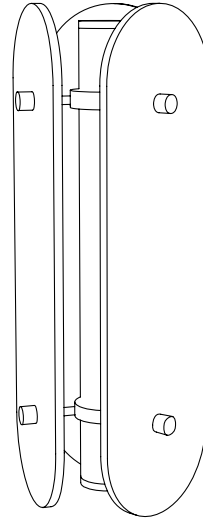

PERSPECTIVE

ARCH WALL LIGHT

This elegant brass folded wall lamp, creating a linear negative detail as light breaks through the spaces between panels.

PRODUCT TYPE

Wall Light

LAMP SPECIFICATIONS

10 W LED / Warm White 3000K  
800 Lumens / Dimmable

DIMENSIONS

(H) 350mm  
(W) 155mm  
(D) 140mm