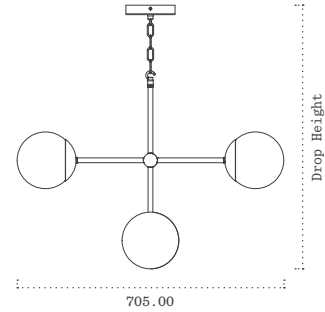

TOP

PERSPECTIVE

FRONT

RIGHT

COMPACT PENDANT 04

MATERIALS

DROP HEIGHT

All Dimensions in mm
Scale 1:20 (A5)

Glass (Globes)
Brass (Rod)

Please provide ceiling height and finished floor measurement
to determine suitable custom drop height dimensions.