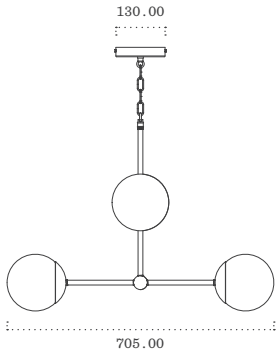

TOP

PERSPECTIVE

FRONT

RIGHT

COMPACT PENDANT 04

MATERIALS

DROP HEIGHT

All Dimensions in mm
Scale 1:20 (A5)

Glass (Globes)
Brass (Rod)

Please provide ceiling height and finished floor measurement
to determine suitable custom drop height dimensions.