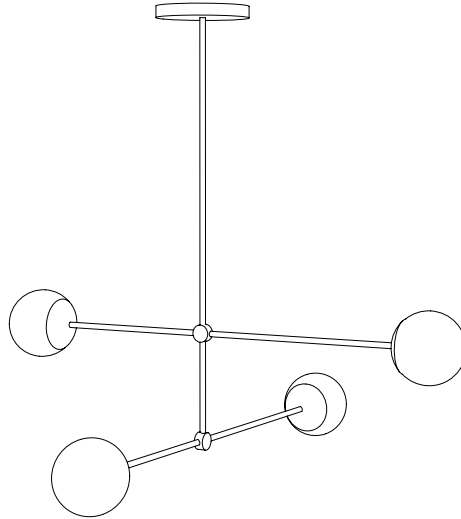

PERSPECTIVE

LINE PENDANT 04 2.0

The Line Collection pays homage to the playfulness of sculptor Alexander Calder. Two balanced pairs of hand-blown glass bulbs in the colour of your choice are suspended elegantly in space from a brass rod and base.

#### DIMENSIONS

(H) Custom Size  
(W) 1102mm  
(D) 1102mm  
Glass Globe Ø 150mm  
Ceiling Rose Ø 130mm

Earth ES Fitting