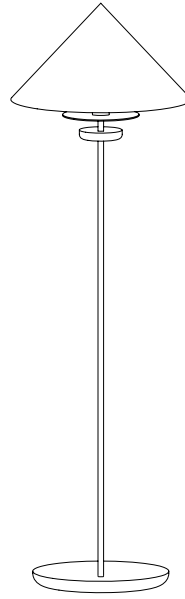

PERSPECTIVE

TURN FLOOR LAMP

With its triangular 'hat' shade and turned wooden base, this playful linear floor light adds an element of modern interest to the bedroom or living space.

PRODUCT TYPE

Floor Lamp

MATERIALS

American Ash
Glass
Brass
Linen

LAMP SPECIFICATIONS

E27 LED / Candle / Clear / 3-4W /
330-350 Lumens / Dimmable / Warranty: 2 years

All components are compliant with New Zealand and Australian safety standards.

DIMENSIONS

(H) 1566mm
(W) 482mm
(D) 482mm

Earth ES Fitting

NATURAL BRASS

- Natural Brass will develop a patina over time.
- Use Brasso with a soft cloth to restore its shine.

BLACKENED BRASS

- Blackened brass will develop a patina over time.
- The finish will darken and change from its current finish.