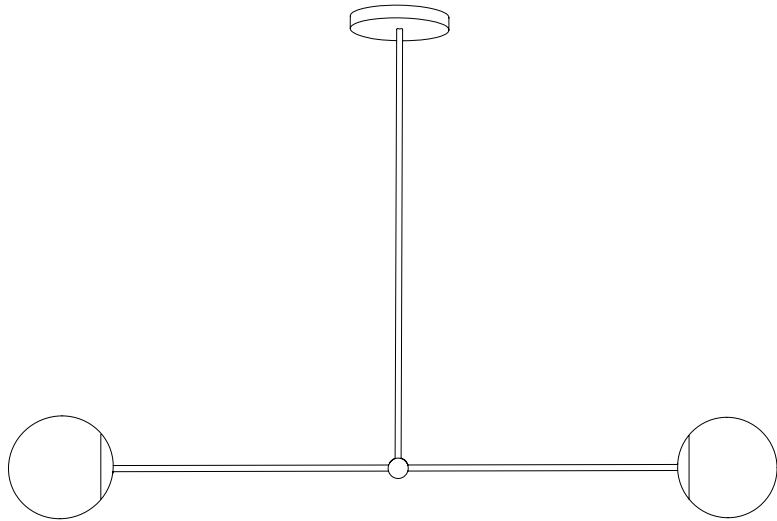

PERSPECTIVE

LINE PENDANT 02

The Line Collection pays homage to the playfulness of sculptor Alexander Calder. A balanced pair of hand-blown glass bulbs in the colour of your choice are suspended elegantly in space from a brass rod and base.

PRODUCT TYPE

Pendant Light

MATERIALS

Brass
Glass

LAMP SPECIFICATIONS

E27 LED / Candle / Clear / 3-4W
330-350 Lumens / Dimmable / Warranty: 2 years

DIMENSIONS

(H) Custom Size
(W) 1420mm
(D) 150mm
Glass Globe Ø 150mm
Ceiling Rose Ø 130mm