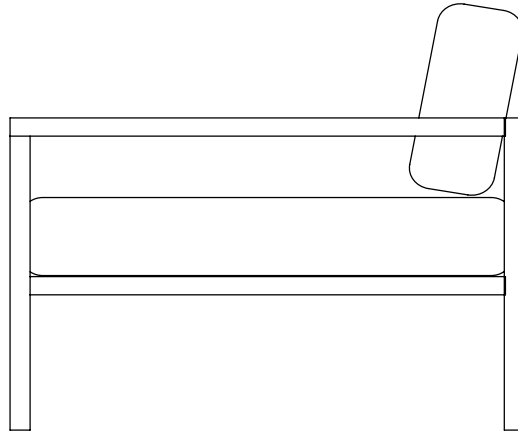

PERSPECTIVE

RD SOFA HALF

The RD Sofa exudes luxury while retaining the pared-back Snelling aesthetic. Sumptuous, feather-filled cushions are upholstered in earth-toned natural fabrics, set against the clean lines of the American Oak frame.

PRODUCT TYPE

Furniture

MATERIALS

American Oak
Linen: 90% Linen, 10% Polyamide
Velvet: 80% Cotton, 11% Polyamide, 9% Polyethylene

DIMENSIONS

(H) 1270mm
(W) 900mm
(D) 600mm