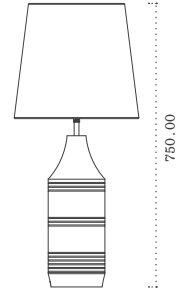

TOP

PERSPECTIVE

FRONT

RIGHT

DS TABLE LAMP 02/04

MATERIALS

All Dimensions in mm  
Scale 1:20 (A5)

Linen (Shade)  
Brass (Rod)  
Recycled Timber (Base)

## ASSEMBLY INSTRUCTIONS

After unpacking the lamp, fit the shade with the plastic ring, then fit the lightbulb.

DS TABLE LAMP 02/04

All Dimensions in mm  
Scale 1:20 (A5)

All Dimensions in mm  
Scale 1:20 (A5)

Linen (Shade)  
Brass (Rod)  
Recycled Timber (Base)

## ASSEMBLY INSTRUCTIONS

After unpacking the lamp, fit the shade with the plastic ring, then fit the lightbulb.

DS TABLE LAMP 05/06

All Dimensions in mm  
Scale 1:20 (A5)