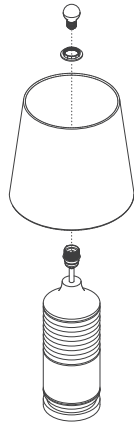

TOP

PERSPECTIVE

FRONT

RIGHT

DS TABLE LAMP 02/04

MATERIALS

All Dimensions in mm  
Scale 1:20 (A5)

Linen (Shade)  
Brass (Rod)  
Recycled Timber (Base)

## ASSEMBLY INSTRUCTIONS

After unpacking the lamp, fit the shade with the plastic ring, then fit the lightbulb.

DS TABLE LAMP 02/04

All Dimensions in mm  
Scale 1:20 (A5)

### MATERIALS

Linen (Shade)  
Brass (Rod)  
Recycled Timber (Base)

TOP

PERSPECTIVE

FRONT

RIGHT

DS TABLE LAMP 05/06

MATERIALS

## ASSEMBLY INSTRUCTIONS

After unpacking the lamp, fit the shade with the plastic ring, then fit the lightbulb.

DS TABLE LAMP 05/06

All Dimensions in mm  
Scale 1:20 (A5)