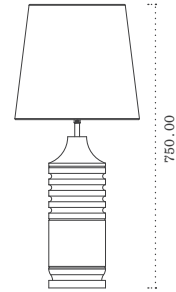

TOP

PERSPECTIVE

FRONT

RIGHT

DS TABLE LAMP 02/04

MATERIALS

All Dimensions in mm  
Scale 1:20 (A5)

Linen (Shade)  
Brass (Rod)  
Recycled Timber (Base)

## ASSEMBLY INSTRUCTIONS

After unpacking the lamp, fit the shade with the plastic ring, then fit the lightbulb.

DS TABLE LAMP 02/04

All Dimensions in mm  
Scale 1:20 (A5)

### MATERIALS

Linen (Shade)  
Brass (Rod)  
Recycled Timber (Base)

TOP

PERSPECTIVE

FRONT

RIGHT

DS TABLE LAMP 05/06

MATERIALS

## ASSEMBLY INSTRUCTIONS

After unpacking the lamp, fit the shade with the plastic ring, then fit the lightbulb.

DS TABLE LAMP 05/06

All Dimensions in mm  
Scale 1:20 (A5)