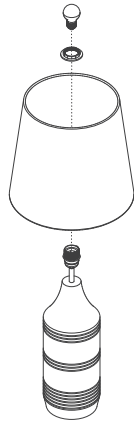

TOP

PERSPECTIVE

FRONT

RIGHT

DS TABLE LAMP 02/04

MATERIALS

All Dimensions in mm  
Scale 1:20 (A5)

Linen (Shade)  
Brass (Rod)  
Recycled Timber (Base)

## ASSEMBLY INSTRUCTIONS

After unpacking the lamp, fit the shade with the plastic ring, then fit the lightbulb.

DS TABLE LAMP 02/04

All Dimensions in mm  
Scale 1:20 (A5)

### MATERIALS

Linen (Shade)  
Brass (Rod)  
Recycled Timber (Base)

TOP

PERSPECTIVE

FRONT

RIGHT

DS TABLE LAMP 05/06

MATERIALS

## ASSEMBLY INSTRUCTIONS

After unpacking the lamp, fit the shade with the plastic ring, then fit the lightbulb.

DS TABLE LAMP 05/06

All Dimensions in mm  
Scale 1:20 (A5)