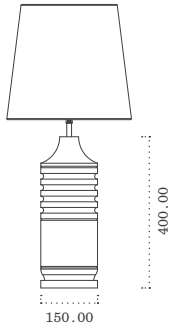

TOP

PERSPECTIVE

FRONT

RIGHT

DS TABLE LAMP 02/04

MATERIALS

All Dimensions in mm  
Scale 1:20 (A5)

Linen (Shade)  
Brass (Rod)  
Recycled Timber (Base)

## ASSEMBLY INSTRUCTIONS

After unpacking the lamp, fit the shade with the plastic ring, then fit the lightbulb.

DS TABLE LAMP 02/04

All Dimensions in mm  
Scale 1:20 (A5)

### MATERIALS

Linen (Shade)  
Brass (Rod)  
Recycled Timber (Base)

TOP

PERSPECTIVE

FRONT

RIGHT

DS TABLE LAMP 05/06

MATERIALS

## ASSEMBLY INSTRUCTIONS

After unpacking the lamp, fit the shade with the plastic ring, then fit the lightbulb.

DS TABLE LAMP 05/06

All Dimensions in mm  
Scale 1:20 (A5)