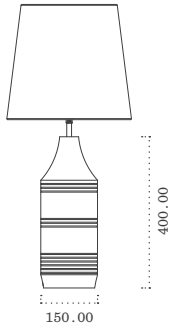

TOP

PERSPECTIVE

FRONT

RIGHT

DS TABLE LAMP 02/04

MATERIALS

All Dimensions in mm  
Scale 1:20 (A5)

Linen (Shade)  
Brass (Rod)  
Recycled Timber (Base)

## ASSEMBLY INSTRUCTIONS

After unpacking the lamp, fit the shade with the plastic ring, then fit the lightbulb.

DS TABLE LAMP 02/04

All Dimensions in mm  
Scale 1:20 (A5)

All Dimensions in mm  
Scale 1:20 (A5)

Linen (Shade)  
Brass (Rod)  
Recycled Timber (Base)

## ASSEMBLY INSTRUCTIONS

After unpacking the lamp, fit the shade with the plastic ring, then fit the lightbulb.

DS TABLE LAMP 05/06

All Dimensions in mm  
Scale 1:20 (A5)