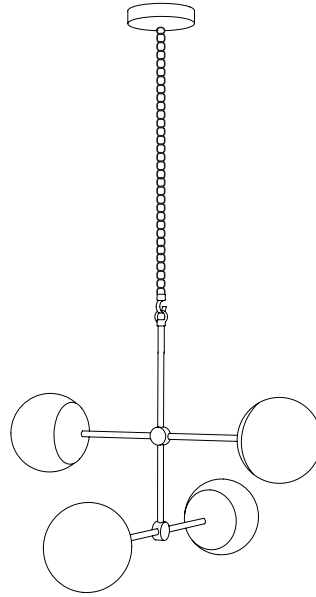

PERSPECTIVE

COMPACT 04 PENDANT

The Line Collection pays homage to to sculptor Alexander Calder. Elegance and playfulness combine in a simple yet formal combination of honest materials. Four bulbs in this design.

PRODUCT TYPE

Pendant Light

LAMP SPECIFICATIONS

E27 LED / Candle / Clear / 3-4W
330-350 Lumens / Dimmable / Warranty: 2 years

MATERIALS

Brass
Glass

DIMENSIONS

(H) Custom Size
(W) 672mm
(D) 672mm
Glass Globe Ø 150 mm
Ceiling Rose Ø 130 mm